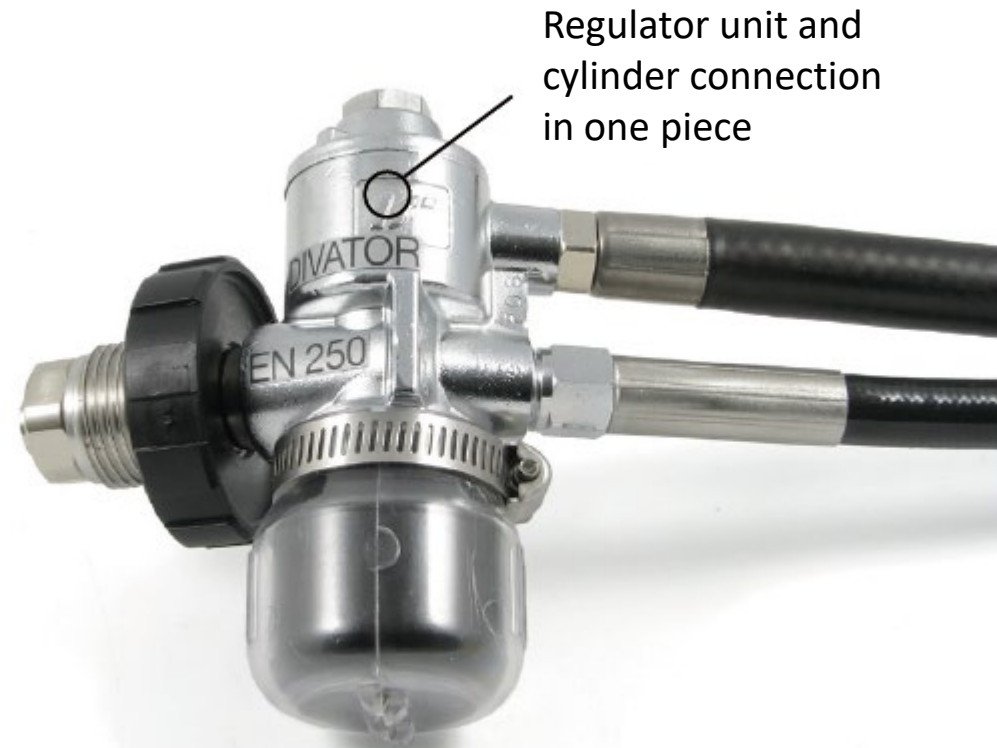

Diving regulator MKII

Divator MKII

Marking of diving regulator MKII

[RYYWWXXX]

Serial number

Divator MKII

Diving regulator MKIII

Divator MKIII

Marking of diving regulator MKIII

[RYYWWXXX]

Serial number

Divator MKIII

Diving regulator RS4

DIN connection

Robust shockproof design
with rubber cover

Divator RS4

Yoke connection

Robust shockproof design
with rubber cover

Marking of diving regulator RS4

Divator RS4

[RYYWWXXX]

Serial number

Diving regulator Divator Pro

**Divator Pro regulator
with warning**