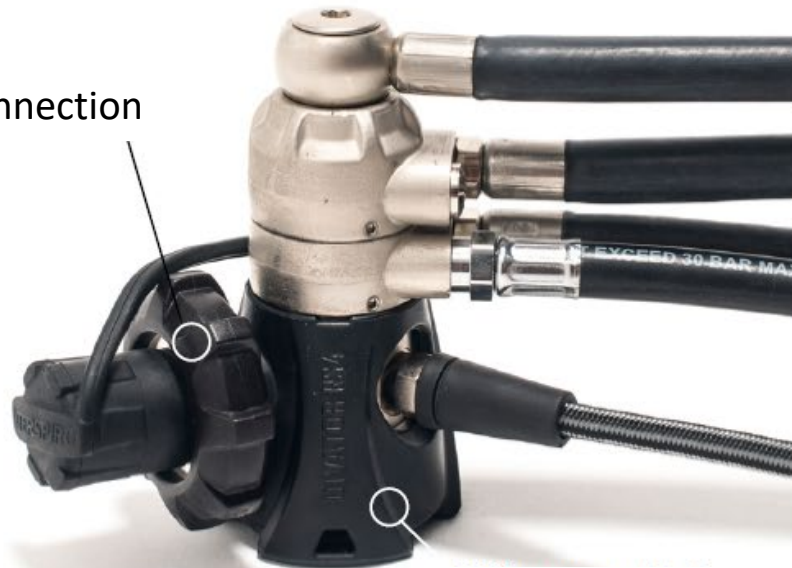

Marking of diving regulator MKIII

[RYYWWXXX]

Serial number

Divator MKIII

Diving regulator RS4

DIN connection

Robust shockproof design
with rubber cover

Divator RS4

Yoke connection

Robust shockproof design
with rubber cover

Marking of diving regulator RS4

Divator RS4

[RYYWWXXX]

Serial number

Diving regulator Divator Pro

**Divator Pro regulator
with warning**