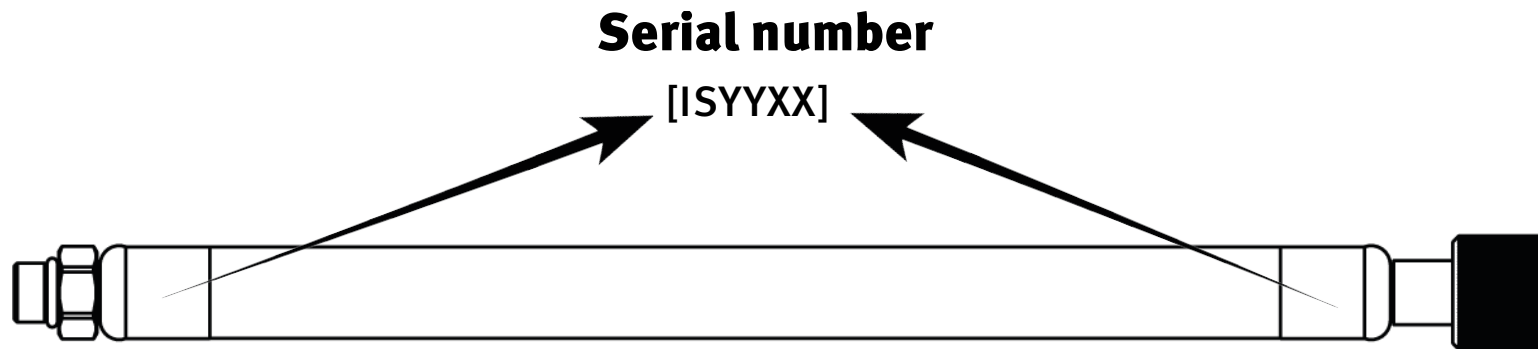

Marking of diving hoses

MP Hose