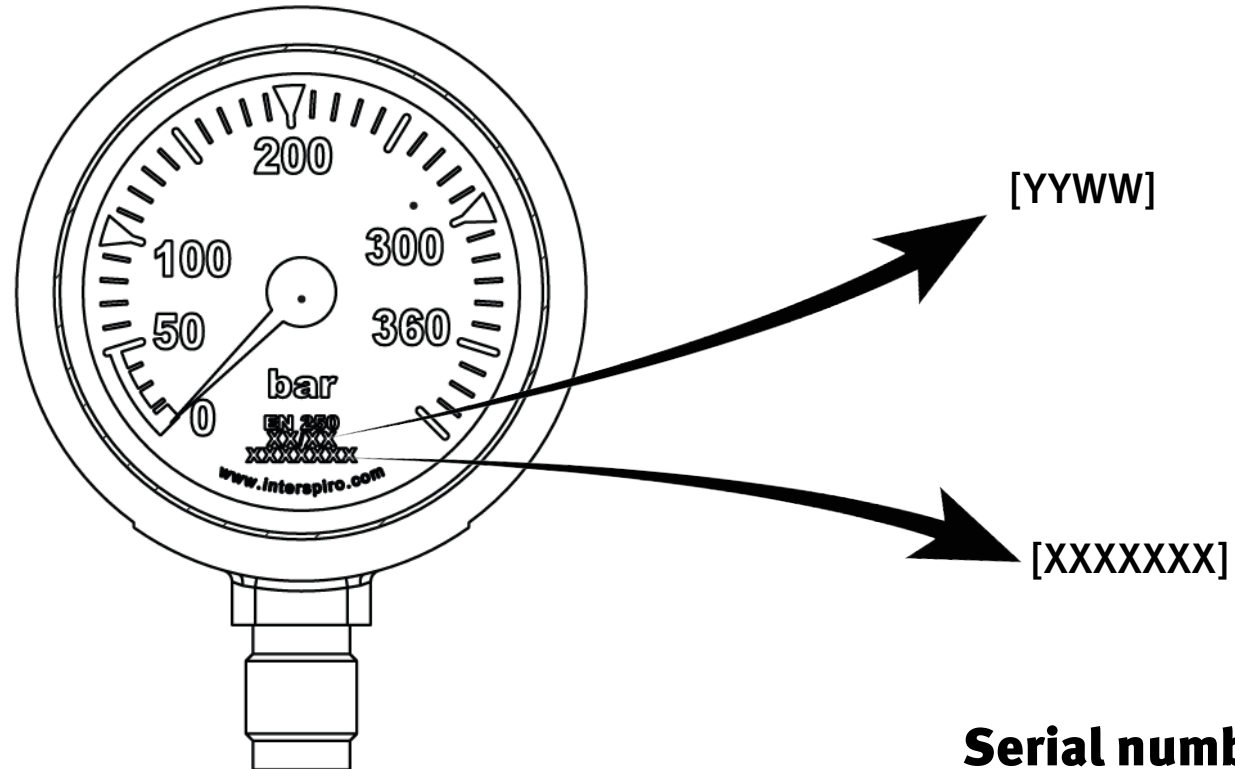

Marking of pressure gauge

DP₁ Surface supply

Divator DP₁ Panel

Marking of DP1 Surface supply

Divator DP1 Panel

[RYYWWXXX]

Serial number

Diving vest - Rescue BC