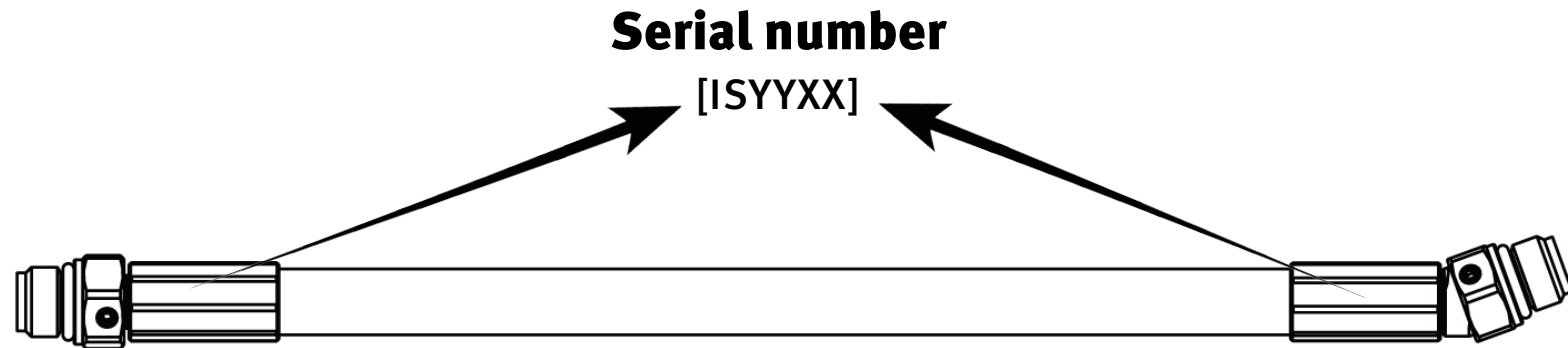

Marking of diving hoses

HP Hose