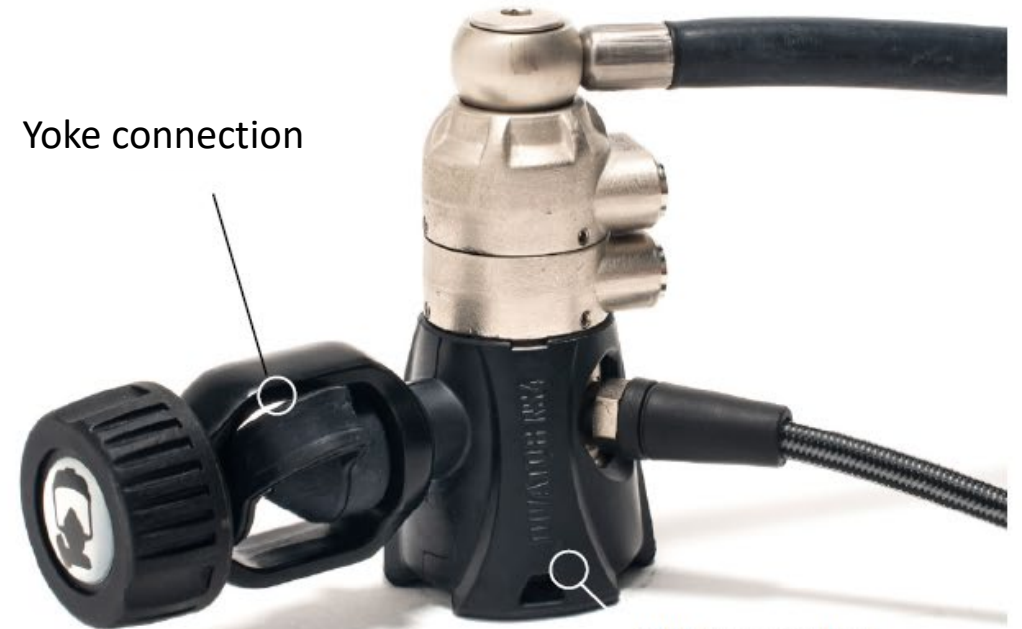

Marking of diving regulator MKIII

[RYYWWXXX]

Serial number

Divator MKIII

Diving regulator RS4

DIN connection

Robust shockproof design
with rubber cover

Divator RS4

Yoke connection

Robust shockproof design
with rubber cover

Marking of diving regulator RS4

Divator RS4

[RYYWWXXX]

Serial number

Diving regulator Divator Pro

**Divator Pro regulator
with warning**