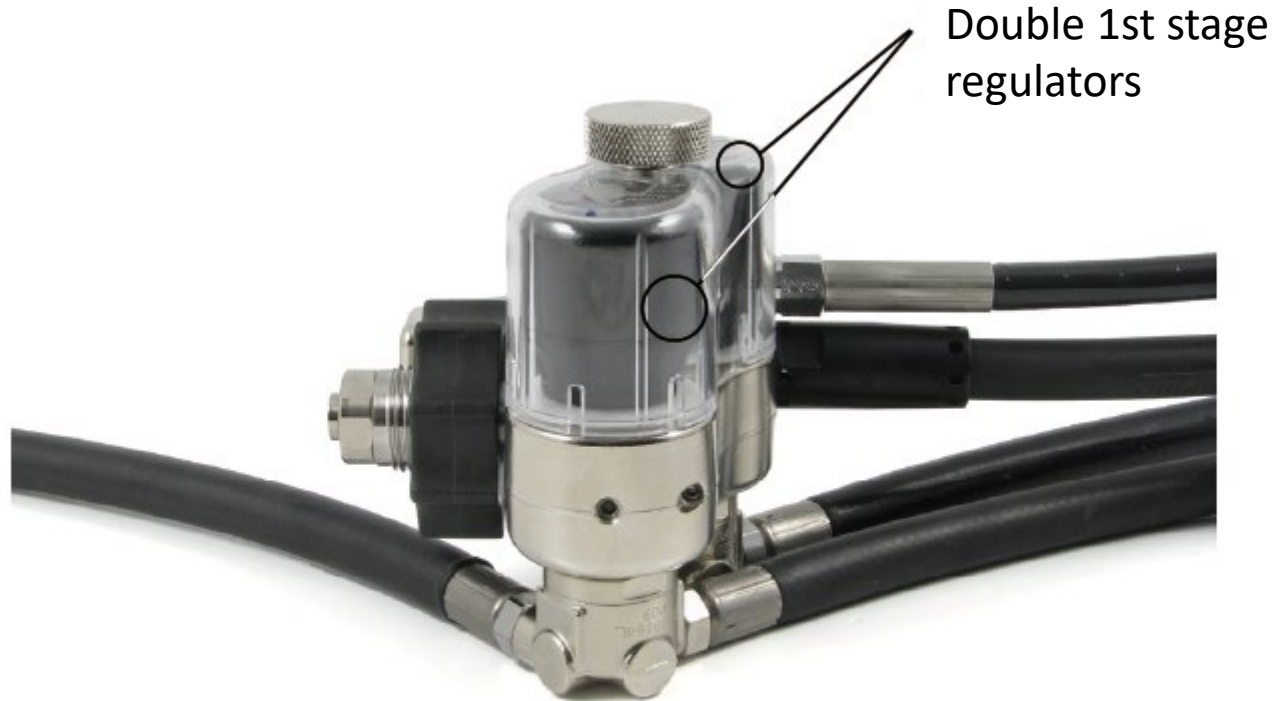

Diving regulator MKII

Divator MKII

Marking of diving regulator MKII

[RYYWWXXX]

Serial number

Divator MKII

Diving regulator MKIII

Divator MKIII

Marking of diving regulator MKIII

[RYYWWXXX]

Serial number

Divator MKIII

Diving regulator RS4

DIN connection

Robust shockproof design
with rubber cover

Divator RS4

Yoke connection

Robust shockproof design
with rubber cover

Marking of diving regulator RS4

Divator RS4

[RYYWWXXX]

Serial number

Diving regulator Divator Pro

**Divator Pro regulator
with warning**