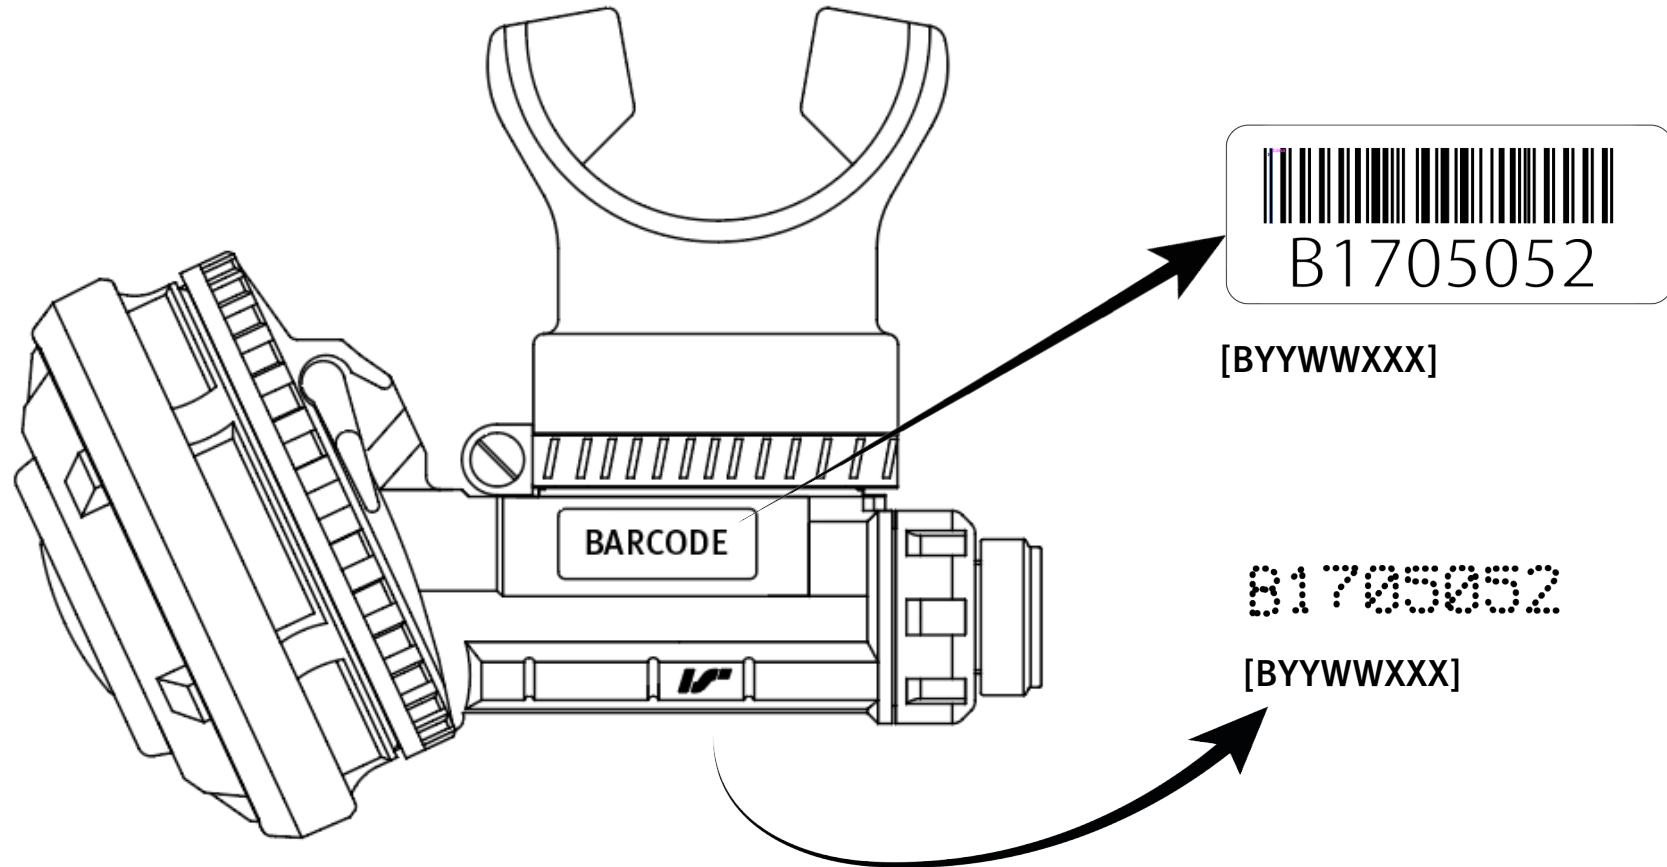

Marking of breathing valve

Serial number