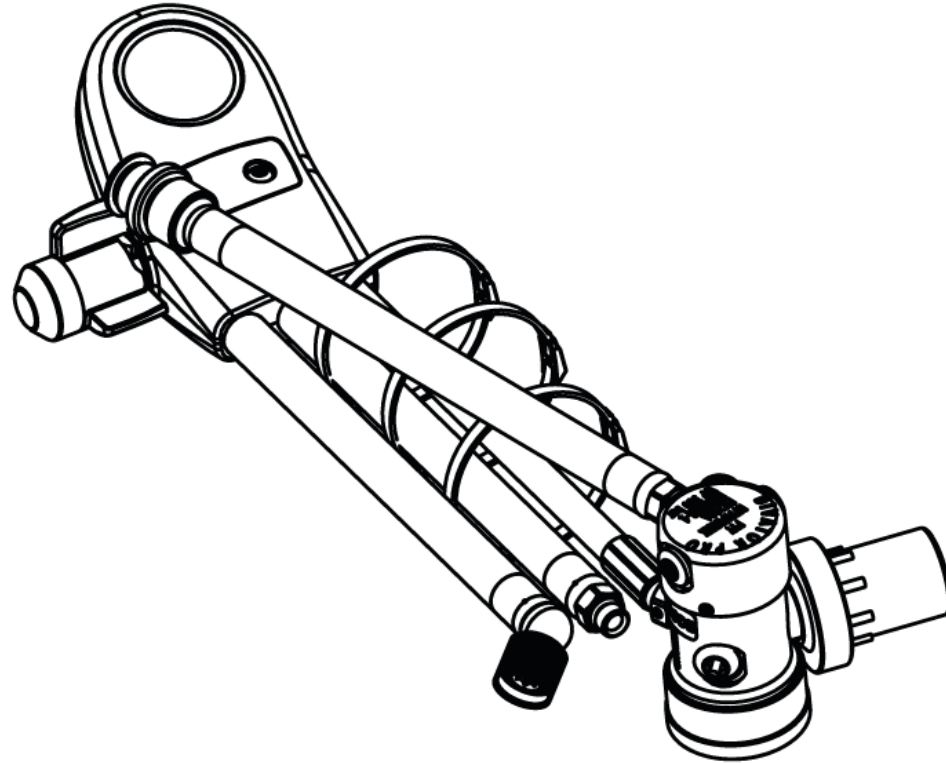

Marking of diving regulator MKIII

[RYYWWXXX]

Serial number

Divator MKIII

Diving regulator RS4

DIN connection

Robust shockproof design
with rubber cover

Divator RS4

Yoke connection

Robust shockproof design
with rubber cover

Marking of diving regulator RS4

Divator RS4

[RYYWWXXX]

Serial number

Diving regulator Divator Pro

**Divator Pro regulator
with warning**

Marking of diving regulator Divator Pro

Divator Pro

Serial number

Diving mask

Divator full face mask

Marking of diving mask

XX XXX-XX

XXX XXX XXX